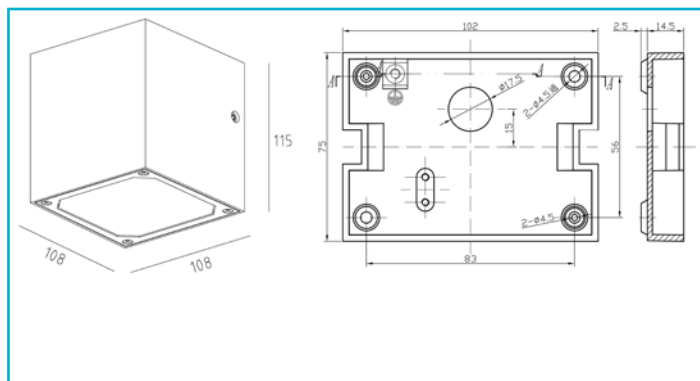

Art. no. 731025

Surface-mounted wall light Cubodo 2 single, 8.5 W, 3,000 K, light grey

Housing Material	Aluminium
Housing Color	Light grey
Material of Lens	Glass
Functions	Nightsaver
Protection Class	Protection class I/protective grounding
Rated Input	8.5 W
Rated Input Voltage Frequency	220-240 V/AC 50 / 60 Hz
Power Supply Unit incl.	Yes
Dimmable	No
Motion Detector	No

IK Protection Class	IK04
Life Time L70 / B50	30000 h
Switching Cycles	100000
Power Consumption EEI	9 kWh/1000h G

Light Source	LED, Light source not changeable
Color Temperature	3000 K
Colour Consistency	6 SDCM
Colour consistency light source CRI (Ra)	80
Rated Luminous Flux	600 lm
Rated Angle of Reflection	19 Degree
Distribution Characteristic 120°	DLS

Light Exit Surfaces	1
Light characteristics	Direct
Light direction	Below

Length	108 mm
Width	108 mm
Height	115 mm
Base length	108 mm
Base width	108 mm

Working Temperature	-20 to 40 °C
Storage Temperature	-10 to 60 °C
IP Protection Class	IP 54