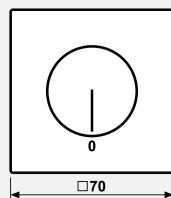

Product data sheet

Centre plate with knob for speed regulator

Reference number

LS 1940.20

Centre plate with knob

for speed regulator insert ref.-no. 245.20

Duroplastic (scratch-proof) glossy

Colour:
ivory

Material:
duroplastic

IP Protection level IP 44 is ensured with sealing gaskets ref.-no. 551 WU and 140 D and "IP 44 frame" of the respective design range.