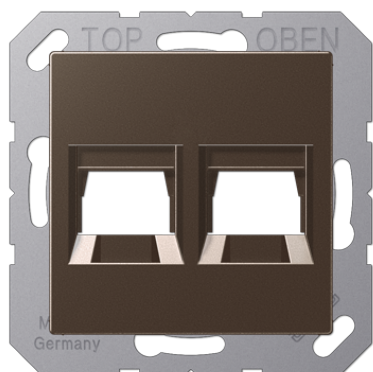

Product data sheet

Centre plate for modular jack sockets

Reference number

A 1569-2 WE MO

Centre plate (snap-on fixing)

with supporting frame, screw fixing only
for universal modular jack socket ref.-no.: UMA-CAT6A

Shutter with spring for 2 sockets

for modular jack sockets

RADIALL:

modular jack unshielded 6P6C, RJ 12, Cat. 4 (ref.-no. R280MOD804)

modular jack unshielded 8P8C, RJ 45, Cat. 4 (ref.-no. R280MOD805)

modular jack unshielded 8P8C, RJ 45, Cat. 5e (ref.-no. R280MOD807)

Panduit:

keystone jack KJ 88..

keystone jack KJ 588..

Assmann:

module DN-93612 Cat. 6A, shielded, Keystone

module DN-93614

SCHRACK

HSPMRJ6G1A, HSEMRJ6GGBA, HSEMRJ6GBS, HSEMRJ6GWA, HSEMRJ6GWS,

HSEMRJ6UWS

Thermoplastic (breakproof) lacquered

Colour:

mocha

Material:

thermoplastic lacquered