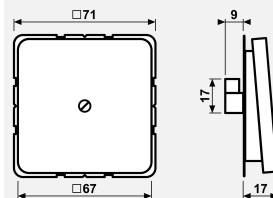

Cable outlet

with supporting frame, screw fixing only
opening for cables with max. 8 mm Ø

Duroplastic (scratch-proof) glossy

Colour:
white

Material:
duroplastic