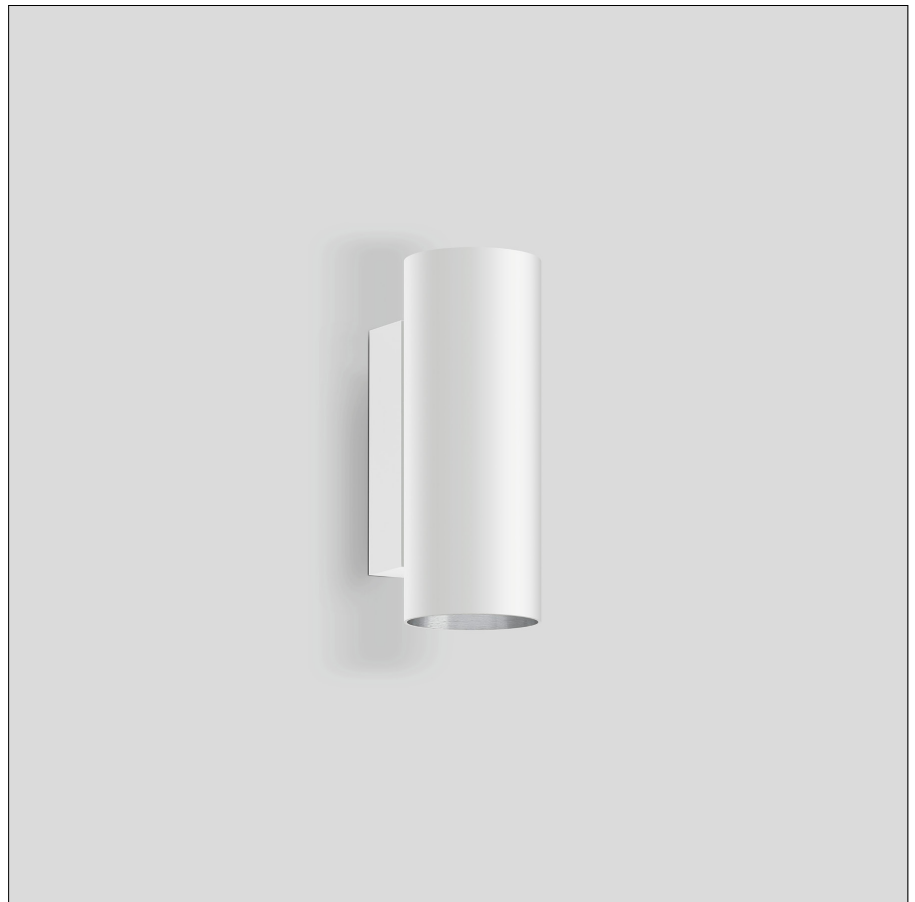

Product description

Wall luminaire "STUDIO LINE"
Aluminium luminaire housing,
finish Colour velvet white
inside hue aluminium matt
Light-diffusing synthetic LED cover
2 elongated fixing holes
Width 4.5 mm · 90 x 38 mm spacing
1 cable entry for through-wiring
for mains cable
Connecting terminals 2.5[□]
Earth conductor terminal
LED power supply unit
220-240 V $\sim$ 0/50-60 Hz
DC 176-275 V
DALI-controllable
Basic insulation is provided between the mains
and control cables
BEGA Thermal Control®
Temporary thermal regulation to protect
temperature-sensitive components without
switching off the luminaire
Safety class I
CE – Conformity mark
Weight: 0.93 kg
This product contains light sources of energy
efficiency class(es) E

Inrush current

Inrush current: 5 A / 50 μ s
Maximum number of luminaires of this
type per miniature circuit breaker:
B 10A: 31 luminaires
B 16A: 50 luminaires
C 10A: 52 luminaires
C 16A: 80 luminaires

Lamp

Module connected wattage	17 W
Luminaire connected wattage	19.5 W
Rated temperature	$t_a = 25^\circ\text{C}$
Ambient temperature	$t_{a\text{max}} = 35^\circ\text{C}$

51 143.2 K3

Module designation	2x LED-0986/930
Colour temperature	3000 K
Colour rendering index	CRI > 80
Module luminous flux	2400 lm
Luminaire luminous flux	1129 lm
Luminaire luminous efficiency	57,9 lm/W

Service life · Ambient temperature

Rated temperature $t_a = 25^\circ\text{C}$	
LED psu:	> 50,000 h
LED module:	175,000 h (L.80 B50) 50,000 h (L.90 B50)

Ambient temperature max. $t_a = 35^\circ\text{C}$ (100 %)	
LED psu:	50,000 h
LED module:	145,000 h (L.80 B50)

Article No. 51 143.2

Interior colour options

- matt aluminium
- matt brass
- matt copper

Code number **.2**
Code number **.4**
Code number **.6**