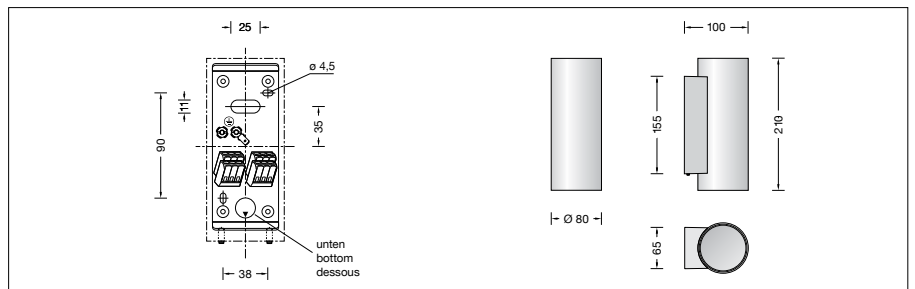

Product description

Wall luminaire "STUDIO LINE"
Aluminium luminaire housing,
finish Colour velvet white
inside hue aluminium matt
Light-diffusing synthetic LED cover
2 elongated fixing holes
Width 4.5 mm · 90 x 38 mm spacing
1 cable entry for through-wiring
for mains cable
Connecting terminals 2.5[□]
Earth conductor terminal
LED power supply unit
220-240 V $\sim$ 0/50-60 Hz
DC 176-275 V
DALI-controllable
Basic insulation is provided between the mains
and control cables
BEGA Thermal Control®
Temporary thermal regulation to protect
temperature-sensitive components without
switching off the luminaire
Safety class I
CE – Conformity mark
Weight: 0.93 kg
This product contains light sources of energy
efficiency class(es) E

Inrush current

Inrush current: 5 A / 50 μ s
Maximum number of luminaires of this
type per miniature circuit breaker:
B 10A: 31 luminaires
B 16A: 50 luminaires
C 10A: 52 luminaires
C 16A: 80 luminaires

Lamp

Module connected wattage	17 W
Luminaire connected wattage	19.5 W
Rated temperature	$t_a = 25^\circ\text{C}$
Ambient temperature	$t_{a\text{max}} = 35^\circ\text{C}$

51 143.2 K3

Module designation	2x LED-0986/930
Colour temperature	3000 K
Colour rendering index	CRI > 80
Module luminous flux	2400 lm
Luminaire luminous flux	1129 lm
Luminaire luminous efficiency	57,9 lm/W

Service life · Ambient temperature

Rated temperature $t_a = 25^\circ\text{C}$	
LED psu:	> 50,000 h
LED module:	175,000 h (L.80 B50) 50,000 h (L.90 B50)

Ambient temperature max. $t_a = 35^\circ\text{C}$ (100 %)	
LED psu:	50,000 h
LED module:	145,000 h (L.80 B50)

Article No. 51 143.2

Interior colour options

- matt aluminium
- matt brass
- matt copper

Code number **.2**
Code number **.4**
Code number **.6**