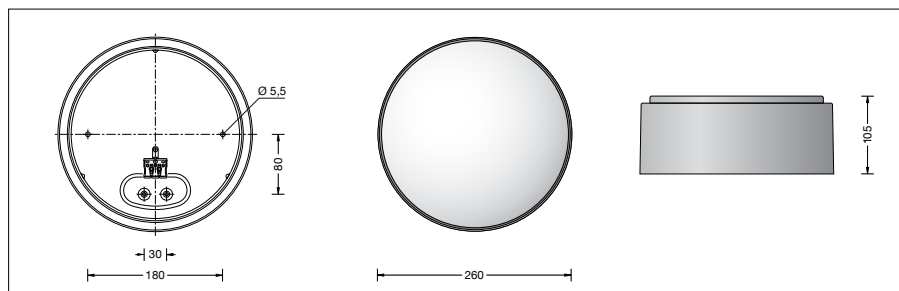

Product description

Ceiling luminaire »STUDIO LINE«
Luminaire housing made of aluminium, surface Colour velvet black
inside hue aluminium matt
Metal luminaire mounting plate, finish Colour velvet black
Impact resistant synthetic diffuser, white, with bayonet closure
2 mounting holes $\varnothing$ 5.5 mm
Distance apart 180 mm
2 cable entries for through-wiring for mains cable up to $\varnothing$ 10.5 mm max. $3 \times 1.5^{\square}$
Connection terminal $2.5^{\square}$
Earth conductor connection
LED power supply unit
220-240 V $\sim$ 50-60 Hz
BEGA Thermal Switch®
Temporary thermal shutdown to protect temperature-sensitive components
Safety class I
Impact strength IK10
Protection against mechanical impacts < 20 joule
– Safety mark
– Conformity mark
Weight: 1.6 kg
This product contains light sources of energy efficiency class(es) D

Inrush current

Inrush current: 1.7 A / 40 μ s
Maximum number of luminaires of this type per miniature circuit breaker:
B 10A: 50 luminaires
B 16A: 80 luminaires
C 10A: 50 luminaires
C 16A: 80 luminaires

Lamp

Module connected wattage 11.6 W
Luminaire connected wattage 15.5 W
Rated temperature $t_a = 25^{\circ}\text{C}$
Ambient temperature $t_{a\text{max}} = 45^{\circ}\text{C}$

51 012.2 K3

Colour temperature 3000 K
Colour rendering index CRI > 90
Module luminous flux 1725 lm
Luminaire luminous flux 1026 lm
Luminaire luminous efficiency 66,2 lm/W

Service life · Ambient temperature

Rated temperature $t_a = 25^{\circ}\text{C}$
LED psu: > 50,000 h
LED module: 131,000 h (L 80 B 50)
50,000 h (L 90 B 50)

Ambient temperature max. $t_a = 45^{\circ}\text{C}$ (100 %)
LED psu: 50,000 h
LED module: 41,000 h (L 80 B 50)
50,000 h (L 70 B 50)

Lighting technology

Luminaire data for the DIALux lighting design program for outdoor lighting, street lighting and indoor lighting, as well as luminaire data in EULUMDAT and IES format are available on the BEGA website at www.bega.com.

Article No. 51 012.2

Inside colour options:

- White
- Matt aluminium
- Matt brass
- Matt copper

Code number **.1**
Code number **.2**
Code number **.4**
Code number **.6**