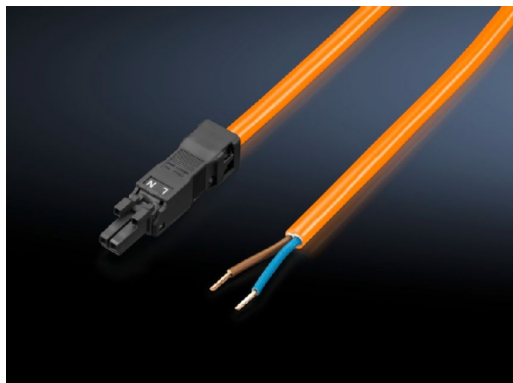

# Connection cable – SZ 2500.420

created: 18.08.2021 on [www.rittal.com/com-en](http://www.rittal.com/com-en)

## Product description

**Design:** Infeed, 2-pole (with socket, without connector)

**Description:** For time-saving and simple installation of the LED system light.

**Colour:** Orange

## Product description

**Dimensions:** Length: 3000 mm

**Rated operating voltage:** 100 V - 240 V, 1~, 50 Hz/60 Hz

**Cross-section:** 1.5 mm<sup>2</sup>

**Packs of:** 5 pc(s).

**Weight/pack:** 1.26 kg

**Copper weight (kg per piece):** 0