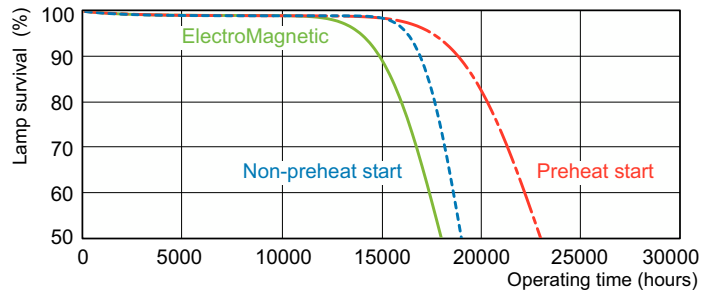

Product data

General Information		Lamp Current (Nom)	
Cap-Base	G13 [Medium Bi-Pin Fluorescent]	0.560 A	
Flux measurement reference	Sphere	Controls and Dimming	
Life to 50% Failures (Nom)	15,000 hour(s)	Dimmable	Yes
Light Technical		Mechanical and Housing	
Color Code	830 [CCT of 3000K]	Bulb Shape	T8
Luminous Flux	3,070 lm	Net Weight (Piece)	120.000 g
Color Designation	Warm White (WW)	Approval and Application	
Chromaticity Coordinate X (Nom)	0.44	Energy Efficiency Class	G
Chromaticity Coordinate Y (Nom)	0.403	Mercury (Hg) Content (Nom)	1.7 mg
Correlated Color Temperature (Nom)	3000 K	Energy Consumption kWh/1000 h	37 kWh
Luminous Efficacy (rated) (Nom)	86 lm/W	EPREL Registration Number	423417
Color rendering index (CRI)	82	Product Data	
Operating and Electrical		Order product name	MASTER TL-D Super 80 1m 36W/830 SLV/25
Power Consumption	36.6 W		

Dimensional drawing

Product	D (max)	A (max)	B (max)	B (min)	C (max)
MASTER TL-D Super 80 1m 36W/830 SLV/25	28 mm	970.0 mm	977.1 mm	974.7 mm	984.2 mm

Photometric data

Spectral Power Distribution Colour - MASTER TL-D Super 80 1m 36W/830 SLV/25

Lifetime

Life expectancy diagram - 3 hour cycle

Life expectancy diagram - 12 hour cycle

MASTER TL-D Super 80

Lifetime

Lumen Maintenance Diagram - MASTER TL-D Super 80 1m 36W/830
SLV/25