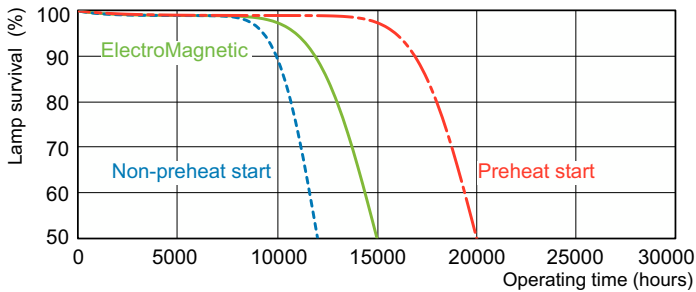

Product data

General Information		Lamp Current (Nom)	
Cap-Base	G13 [Medium Bi-Pin Fluorescent]	0.560 A	
Flux measurement reference	Sphere	Controls and Dimming	
Life to 50% Failures (Nom)	15,000 hour(s)	Dimmable	Yes
Light Technical		Mechanical and Housing	
Color Code	830 [CCT of 3000K]	Bulb Shape	T8
Luminous Flux	3,070 lm	Net Weight (Piece)	120.000 g
Color Designation	Warm White (WW)	Approval and Application	
Chromaticity Coordinate X (Nom)	0.44	Energy Efficiency Class	G
Chromaticity Coordinate Y (Nom)	0.403	Mercury (Hg) Content (Nom)	1.7 mg
Correlated Color Temperature (Nom)	3000 K	Energy Consumption kWh/1000 h	37 kWh
Luminous Efficacy (rated) (Nom)	86 lm/W	EPREL Registration Number	423417
Color rendering index (CRI)	82	Product Data	
Operating and Electrical		Order product name	MASTER TL-D Super 80 1m 36W/830 SLV/25
Power Consumption	36.6 W		

Dimensional drawing

Product	D (max)	A (max)	B (max)	B (min)	C (max)
MASTER TL-D Super 80 1m 36W/830 SLV/25	28 mm	970.0 mm	977.1 mm	974.7 mm	984.2 mm

Photometric data

Spectral Power Distribution Colour - MASTER TL-D Super 80 1m 36W/830 SLV/25

Lifetime

Life expectancy diagram - 3 hour cycle

Life expectancy diagram - 12 hour cycle

MASTER TL-D Super 80

Lifetime

Lumen Maintenance Diagram - MASTER TL-D Super 80 1m 36W/830
SLV/25