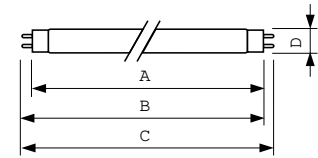

Product data

General Information		Lamp Current (Nom)	
Cap-Base	G13 [Medium Bi-Pin Fluorescent]	0.560 A	
Flux measurement reference	Sphere	Controls and Dimming	
Life to 50% Failures (Nom)	15,000 hour(s)	Dimmable	Yes
Light Technical		Mechanical and Housing	
Color Code	830 [CCT of 3000K]	Bulb Shape	T8
Luminous Flux	3,070 lm	Net Weight (Piece)	120.000 g
Color Designation	Warm White (WW)	Approval and Application	
Chromaticity Coordinate X (Nom)	0.44	Energy Efficiency Class	G
Chromaticity Coordinate Y (Nom)	0.403	Mercury (Hg) Content (Nom)	1.7 mg
Correlated Color Temperature (Nom)	3000 K	Energy Consumption kWh/1000 h	37 kWh
Luminous Efficacy (rated) (Nom)	86 lm/W	EPREL Registration Number	423417
Color rendering index (CRI)	82	Product Data	
Operating and Electrical		Order product name	MASTER TL-D Super 80 1m 36W/830 SLV/25
Power Consumption	36.6 W		

MASTER TL-D Super 80

Full product name	MASTER TL-D Super 80 1m 36W/830 SLV/25
Full product code	871150055874940
Order code	927923083014
Material Nr. (12NC)	927923083014
Numerator - Quantity Per Pack	1

EAN/UPC - Product/Case	8711500558749
Numerator - Packs per outer box	25
EAN/UPC - Case	8711500558756

Dimensional drawing

Product	D (max)	A (max)	B (max)	B (min)	C (max)
MASTER TL-D Super 80 1m 36W/830 SLV/25	28 mm	970.0 mm	977.1 mm	974.7 mm	984.2 mm

Photometric data

Spectral Power Distribution Colour - MASTER TL-D Super 80 1m 36W/830 SLV/25