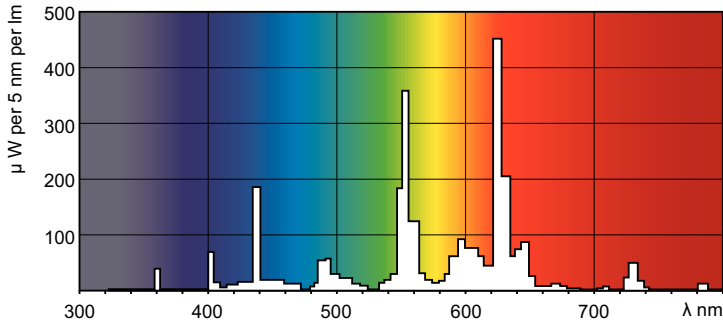

MASTER TL-D Super 80

MASTER TL-D Super 80 1m 36W/830 SLV/25

The MASTER TL-D Super 80 lamp offers more lumens per watt and better color rendering than TL-D standard colors. Furthermore, it has a lower mercury content. The lamp can be operated in existing TL-D luminaires.

Product data

General Information		Lamp Current (Nom)	
Cap-Base	G13 [Medium Bi-Pin Fluorescent]	0.560 A	
Flux measurement reference	Sphere	Controls and Dimming	
Life to 50% Failures (Nom)	15,000 hour(s)	Dimmable	Yes
Light Technical		Mechanical and Housing	
Color Code	830 [CCT of 3000K]	Bulb Shape	T8
Luminous Flux	3,070 lm	Net Weight (Piece)	120.000 g
Color Designation	Warm White (WW)	Approval and Application	
Chromaticity Coordinate X (Nom)	0.44	Energy Efficiency Class	G
Chromaticity Coordinate Y (Nom)	0.403	Mercury (Hg) Content (Nom)	1.7 mg
Correlated Color Temperature (Nom)	3000 K	Energy Consumption kWh/1000 h	37 kWh
Luminous Efficacy (rated) (Nom)	86 lm/W	EPREL Registration Number	423417
Color rendering index (CRI)	82	Product Data	
Operating and Electrical		Order product name	MASTER TL-D Super 80 1m 36W/830 SLV/25
Power Consumption	36.6 W		

Dimensional drawing

Product	D (max)	A (max)	B (max)	B (min)	C (max)
MASTER TL-D Super 80 1m 36W/830 SLV/25	28 mm	970.0 mm	977.1 mm	974.7 mm	984.2 mm

Photometric data

Spectral Power Distribution Colour - MASTER TL-D Super 80 1m 36W/830 SLV/25

Lifetime

Life expectancy diagram - 3 hour cycle

Life expectancy diagram - 12 hour cycle

MASTER TL-D Super 80

Lifetime

Lumen Maintenance Diagram - MASTER TL-D Super 80 1m 36W/830
SLV/25