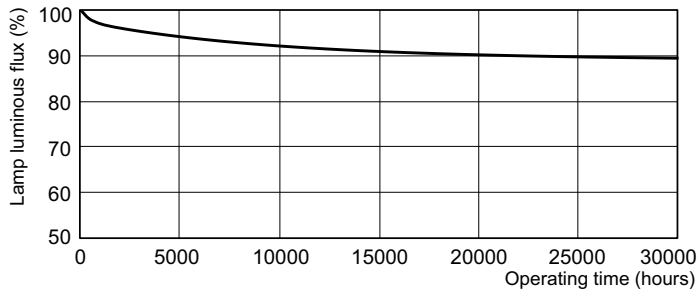

MASTER TL-D Super 80

MASTER TL-D Super 80 1m 36W/830 SLV/25

The MASTER TL-D Super 80 lamp offers more lumens per watt and better color rendering than TL-D standard colors. Furthermore, it has a lower mercury content. The lamp can be operated in existing TL-D luminaires.

Product data

General Information		Lamp Current (Nom)	
Cap-Base	G13 [Medium Bi-Pin Fluorescent]	0.560 A	
Flux measurement reference	Sphere	Controls and Dimming	
Life to 50% Failures (Nom)	15,000 hour(s)	Dimmable	Yes
Light Technical		Mechanical and Housing	
Color Code	830 [CCT of 3000K]	Bulb Shape	T8
Luminous Flux	3,070 lm	Net Weight (Piece)	120.000 g
Color Designation	Warm White (WW)	Approval and Application	
Chromaticity Coordinate X (Nom)	0.44	Energy Efficiency Class	G
Chromaticity Coordinate Y (Nom)	0.403	Mercury (Hg) Content (Nom)	1.7 mg
Correlated Color Temperature (Nom)	3000 K	Energy Consumption kWh/1000 h	37 kWh
Luminous Efficacy (rated) (Nom)	86 lm/W	EPREL Registration Number	423417
Color rendering index (CRI)	82	Product Data	
Operating and Electrical		Order product name	MASTER TL-D Super 80 1m 36W/830 SLV/25
Power Consumption	36.6 W		

Dimensional drawing

Product	D (max)	A (max)	B (max)	B (min)	C (max)
MASTER TL-D Super 80 1m 36W/830 SLV/25	28 mm	970.0 mm	977.1 mm	974.7 mm	984.2 mm

Photometric data

Spectral Power Distribution Colour - MASTER TL-D Super 80 1m 36W/830 SLV/25

Lifetime

Life expectancy diagram - 3 hour cycle

Life expectancy diagram - 12 hour cycle

MASTER TL-D Super 80

Lifetime

Lumen Maintenance Diagram - MASTER TL-D Super 80 1m 36W/830
SLV/25