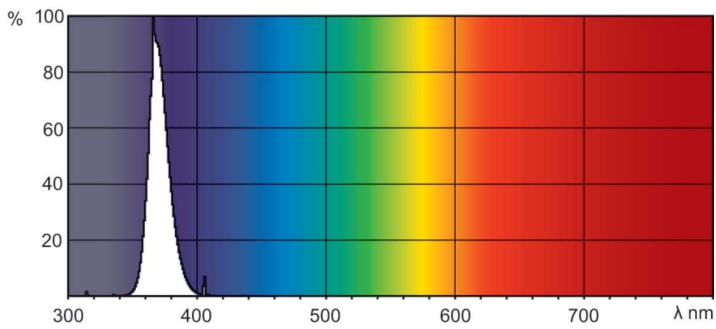

Product data

General Information		Mechanical and Housing	
Cap-Base	G5	Bulb Shape	T5
Life to 50% Failures (Nom)	8,000 hour(s)	Net Weight (Piece)	24.700 g
Light Technical		Product Data	
Color Code	108 [08 lead free glass]	Order product name	TL 6W BLB 1FM/10X25CC
Color Designation	Blacklight Blue	Full product name	TL 6W BLB 1FM/10X25CC
Operating and Electrical		Full product code	871150095098727
Power Consumption	6.0 W	Order code	928000510803
Lamp Current (Nom)	0.170 A	Material Nr. (12NC)	928000510803
Voltage (Nom)	42 V	Numerator - Quantity Per Pack	1
		EAN/UPC - Product/Case	8711500950987
		Numerator - Packs per outer box	250
		EAN/UPC - Case	8711500950970

TL Mini Blacklight Blue

Dimensional drawing

Product	D (max)	A (max)	B (max)	B (min)	C (max)
TL 6W BLB 1FM/10X25CC	16 mm	212.1 mm	219.2 mm	216.8 mm	226.3 mm

Photometric data

Spectral Power Distribution Colour - TL 6W BLB 1FM/10X25CC