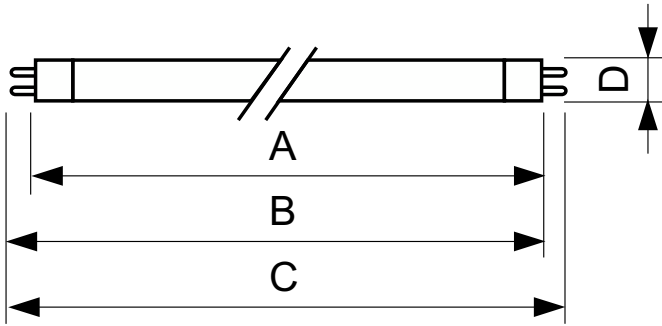

TL Mini Blacklight Blue

TL 6W BLB 1FM/10X25CC

This TL Miniature lamp (tube diameter 16 mm) is made of blacklight blue (dark blue) glass, which transmits UV-A radiation, but gives only a minimum of visible light. It is a perfect solution for quick detection of UV-reflecting materials. It is used especially for testing, inspection and analysis in various branches of industry, e.g. criminology, philately and medicine. Furthermore, it is applied to create special effects in the entertainment industry, e.g. in nightclubs and theaters.

Warnings and Safety

- A lamp breaking is extremely unlikely to have any impact on your health. If a lamp breaks, ventilate the room for 30 minutes and remove the parts, preferably with gloves. Put them in a sealed plastic bag and take it to your local waste facilities for recycling. Do not use a vacuum cleaner.

Product data

General Information		Mechanical and Housing	
Cap-Base	G5	Bulb Shape	T5
Life to 50% Failures (Nom)	8,000 hour(s)	Net Weight (Piece)	24.700 g
Light Technical		Product Data	
Color Code	108 [08 lead free glass]	Order product name	TL 6W BLB 1FM/10X25CC
Color Designation	Blacklight Blue	Full product name	TL 6W BLB 1FM/10X25CC
Operating and Electrical		Full product code	871150095098727
Power Consumption	6.0 W	Order code	928000510803
Lamp Current (Nom)	0.170 A	Material Nr. (12NC)	928000510803
Voltage (Nom)	42 V	Numerator - Quantity Per Pack	1
		EAN/UPC - Product/Case	8711500950987
		Numerator - Packs per outer box	250
		EAN/UPC - Case	8711500950970

TL Mini Blacklight Blue

Dimensional drawing

Product	D (max)	A (max)	B (max)	B (min)	C (max)
TL 6W BLB 1FM/10X25CC	16 mm	212.1 mm	219.2 mm	216.8 mm	226.3 mm

Photometric data

Spectral Power Distribution Colour - TL 6W BLB 1FM/10X25CC