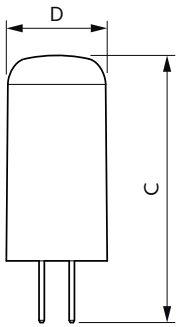

Product data

General Information	
Cap-Base	GY6.35
Nominal lifetime	15,000 hour(s)
Switching Cycle	50,000
Lighting Technology	LED
Flux measurement reference	Sphere
Light Technical	
Color Code	827 [CCT of 2700K]
Beam Angle (Nom)	300 degree(s)
Luminous Flux	205 lm
Color Designation	Warm White (WW)
Correlated Color Temperature (Nom)	2700 K
Luminous Efficacy (rated) (Nom)	113.00 lm/W
Color Consistency	<6
Color rendering index (CRI)	80
LLMF At End Of Nominal Lifetime (Nom)	70 %
Photobiological safety according to EN 62471	RG1

Dimensional drawing

Product	D	C
CorePro LEDcapsuleLV 1.8-20W GY6.35 827	13 mm	35 mm

Photometric data

General uniform lighting - CorePro LEDcapsuleLV 1.8-20W GY6.35 827

Light Distribution Diagram - CorePro LEDcapsuleLV 1.8-20W GY6.35 827