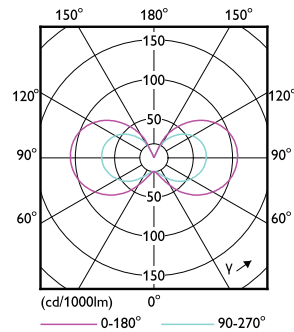

Product data

General Information	
Cap-Base	GY6.35
Nominal lifetime	15,000 hour(s)
Switching Cycle	50,000
Lighting Technology	LED
Flux measurement reference	Sphere
Light Technical	
Color Code	827 [CCT of 2700K]
Beam Angle (Nom)	300 degree(s)
Luminous Flux	205 lm
Color Designation	Warm White (WW)
Correlated Color Temperature (Nom)	2700 K
Luminous Efficacy (rated) (Nom)	113.00 lm/W
Color Consistency	<6
Color rendering index (CRI)	80
LLMF At End Of Nominal Lifetime (Nom)	70 %
Photobiological safety according to EN 62471	RG1

Operating and Electrical	
Line Frequency	- Hz
Input Frequency	- Hz
Power Consumption	1.8 W
Lamp Current (Nom)	260 mA
Wattage Equivalent	20 W
Starting Time (Nom)	0.5 s
Warm-up time to 60% light	0.5 s
Power Factor (Fraction)	0.6
Voltage (Nom)	ac electronic 12 V
Temperature	
T-Case Maximum (Nom)	80 °C
Controls and Dimming	
Dimmable	No
Mechanical and Housing	
Bulb Shape	Capsule

Dimensional drawing

Product	D	C
CorePro LEDcapsuleLV 1.8-20W GY6.35 827	13 mm	35 mm

Photometric data

General uniform lighting - CorePro LEDcapsuleLV 1.8-20W GY6.35 827

Light Distribution Diagram - CorePro LEDcapsuleLV 1.8-20W GY6.35 827