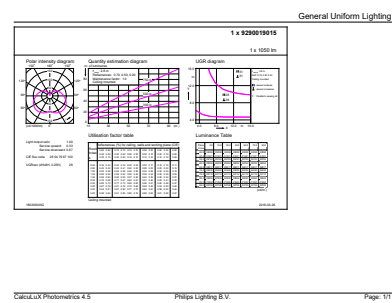

can it be used in closed luminaires	No
-------------------------------------	----

Product Data

Order product name	CorePro LED Stick ND 9.5-75W T38 E27 840
--------------------	--

Full product name	CorePro LED Stick ND 9.5-75W T38 E27 840
Full product code	871869681453600
Order code	929001901502
Material Nr. (12NC)	929001901502
Numerator - Quantity Per Pack	1
EAN/UPC - Product/Case	8718696814536
Numerator - Packs per outer box	10
EAN/UPC - Case	8718696814543

Dimensional drawing

Product	D	C
CorePro LED Stick ND 9.5-75W T38 E27 840	37.2 mm	114.3 mm

Photometric data

Spectral Power Distribution Colour - CorePro LED Stick ND 9.5-75W T38 E27 840

General uniform lighting - CorePro LED Stick ND 9.5-75W T38 E27 840