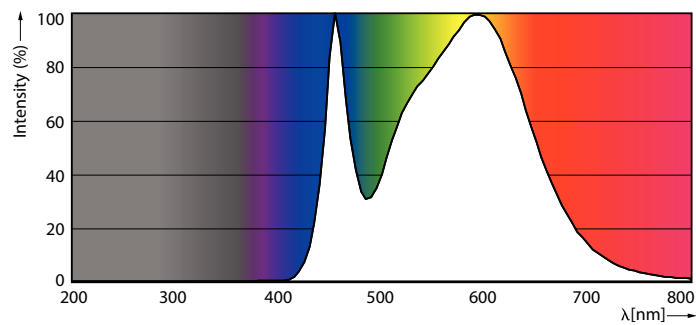

Photometric data

Spectral Power Distribution Colour - CorePro LED Stick ND 9.5-75W T38 E27 840