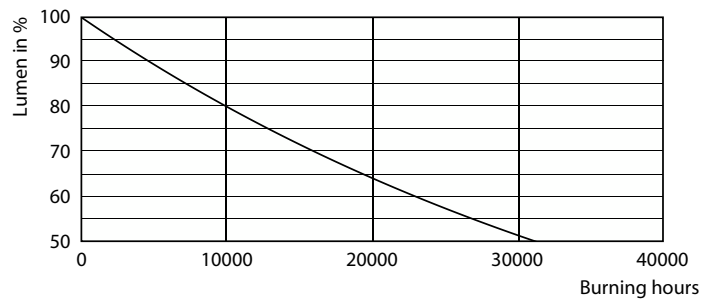

Dimensional drawing

Product	D	C
CorePro LED Stick ND 9.5-75W T38 E27 840	37.2 mm	114.3 mm

Photometric data

Spectral Power Distribution Colour - CorePro LED Stick ND 9.5-75W T38 E27 840

General uniform lighting - CorePro LED Stick ND 9.5-75W T38 E27 840

CorePro Plastic LED Specialties

Photometric data

Light Distribution Diagram - CorePro LED Stick ND 9.5-75W T38 E27 840

Lifetime

68W E27 Stick FR

Lumen Maintenance Diagram - CorePro LED Stick ND 9.5-75W T38 E27 840