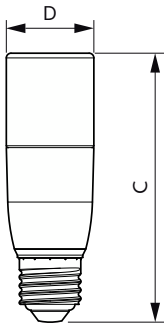

Temperature	
T-Case Maximum (Nom)	85 °C

Controls and Dimming	
Dimmable	No

Mechanical and Housing	
Bulb Finish	Frosted
Bulb Shape	Stick
Net Weight (Piece)	0.042 kg

Approval and Application	
Energy Efficiency Class	E
Energy Consumption kWh/1000 h	10 kWh
EPREL Registration Number	415170
CE mark	Yes

can it be used in closed luminaires	No
-------------------------------------	----

Product Data

Order product name	CorePro LED Stick ND 9.5-75W T38 E27 840
--------------------	--

Full product name	CorePro LED Stick ND 9.5-75W T38 E27 840
Full product code	871869681453600
Order code	929001901502
Material Nr. (12NC)	929001901502
Numerator - Quantity Per Pack	1
EAN/UPC - Product/Case	8718696814536
Numerator - Packs per outer box	10
EAN/UPC - Case	8718696814543

Dimensional drawing

Product	D	C
CorePro LED Stick ND 9.5-75W T38 E27 840	37.2 mm	114.3 mm

Photometric data

Spectral Power Distribution Colour - CorePro LED Stick ND 9.5-75W T38 E27 840

General uniform lighting - CorePro LED Stick ND 9.5-75W T38 E27 840