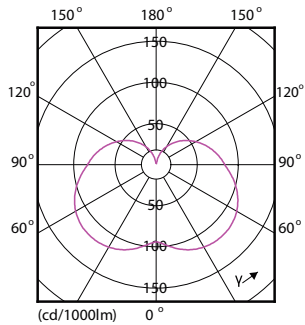

Dimensional drawing

Product	D	C
CorePro LED Stick ND 9.5-75W T38 E27 840	37.2 mm	114.3 mm

Photometric data

Spectral Power Distribution Colour - CorePro LED Stick ND 9.5-75W T38 E27 840

General uniform lighting - CorePro LED Stick ND 9.5-75W T38 E27 840

CorePro Plastic LED Specialties

Photometric data

Light Distribution Diagram - CorePro LED Stick ND 9.5-75W T38 E27 840

Lifetime

68W E27 Stick FR

Lumen Maintenance Diagram - CorePro LED Stick ND 9.5-75W T38 E27 840